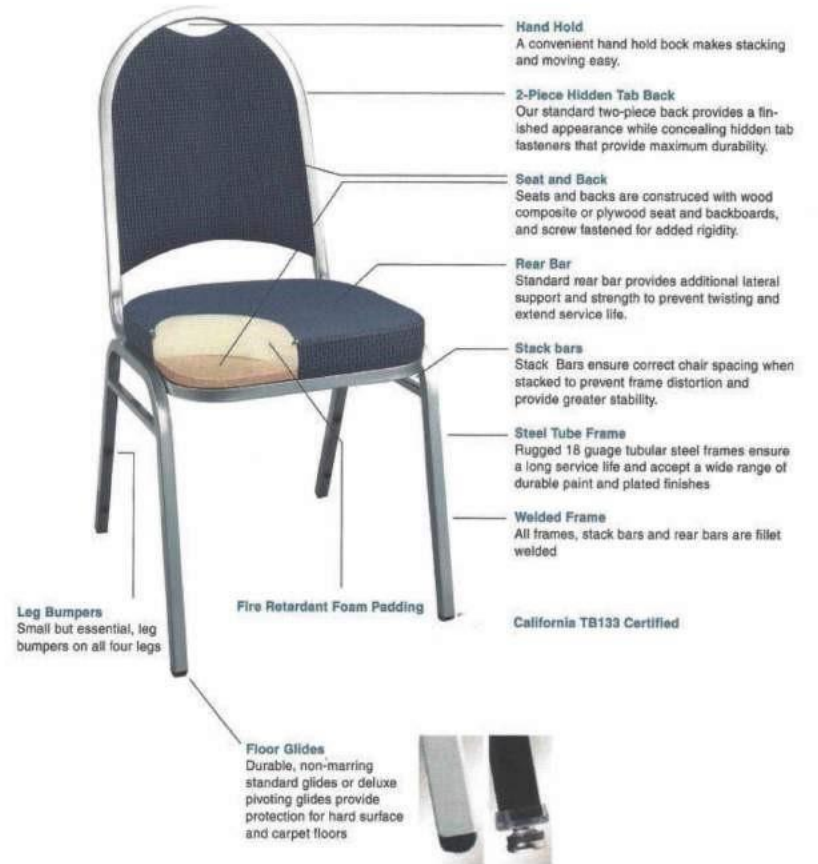

CONSTRUCTION DETAILS